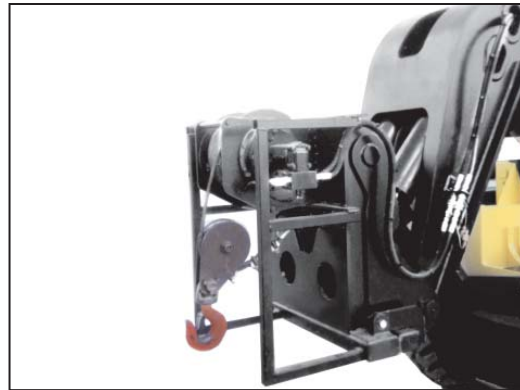

## ZB20032, ZB20044, ZB32032 | TOOL CARRIER ATTACHMENTS

**PIPE GRAPPLER**

**HYDRAULIC WINCH**

**SIDESHIFT / FORK POSITIONER**

**PIPE CLAMP**

**MATERIAL BUCKET**

**BRIDGE STRIPPER**