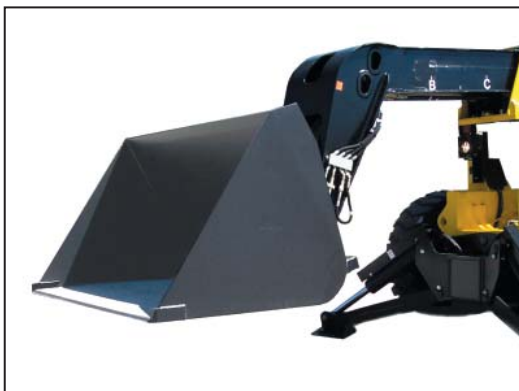

## ZB20032, ZB20044, ZB32032 | TOOL CARRIER ATTACHMENTS

**PIPE GRAPPLER**

**HYDRAULIC WINCH**

**SIDESHIFT / FORK POSITIONER**

**PIPE CLAMP**

**MATERIAL BUCKET**

**BRIDGE STRIPPER**